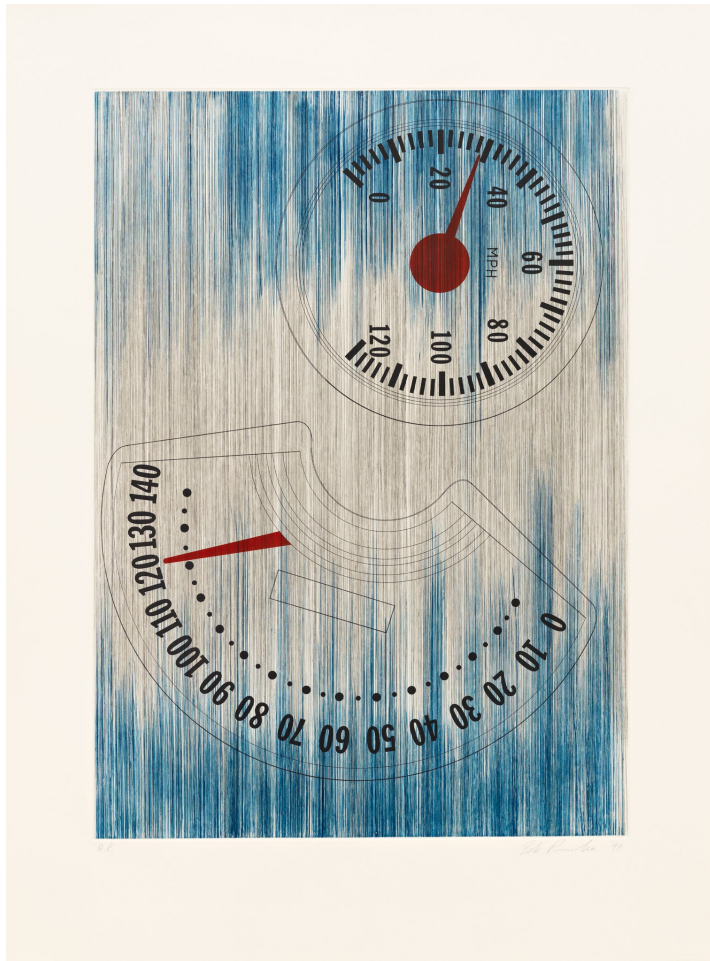

PACE PRINTS

Ed Ruscha

Clown Speedo

1998

Aquatint

Paper size: 36 x 26 1/2 inches

Image size: 27 3/4 x 20 inches

Published by Pace Editions, Inc.