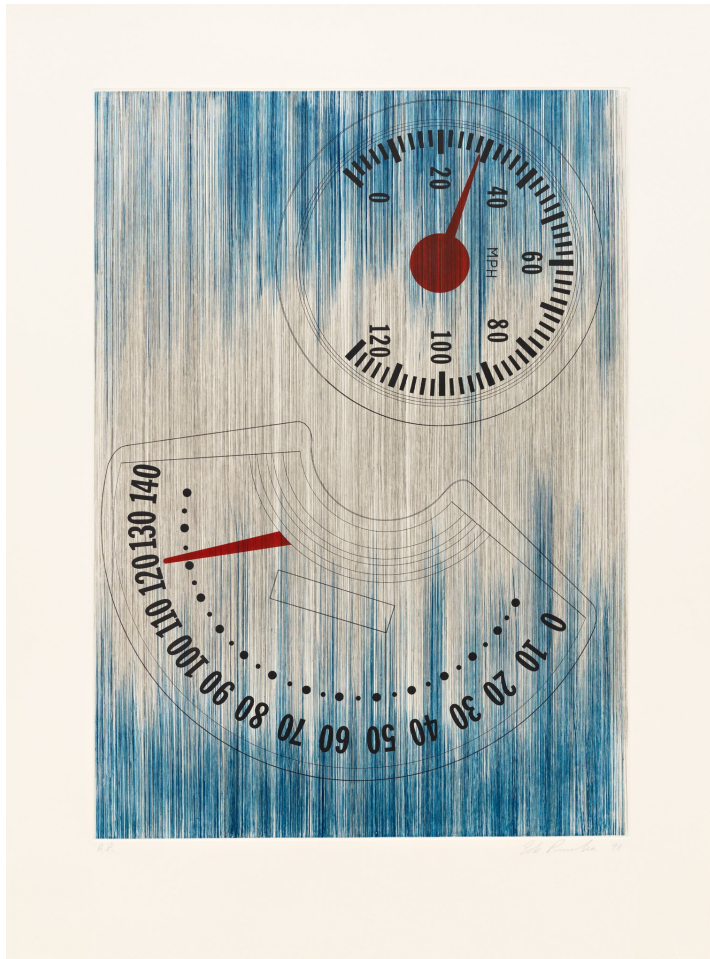

PACE PRINTS

Ed Ruscha

Clown Speedo

1998

Aquatint

Paper size: 36 x 26 1/2 inches

Image size: 27 3/4 x 20 inches

Published by Pace Editions, Inc.