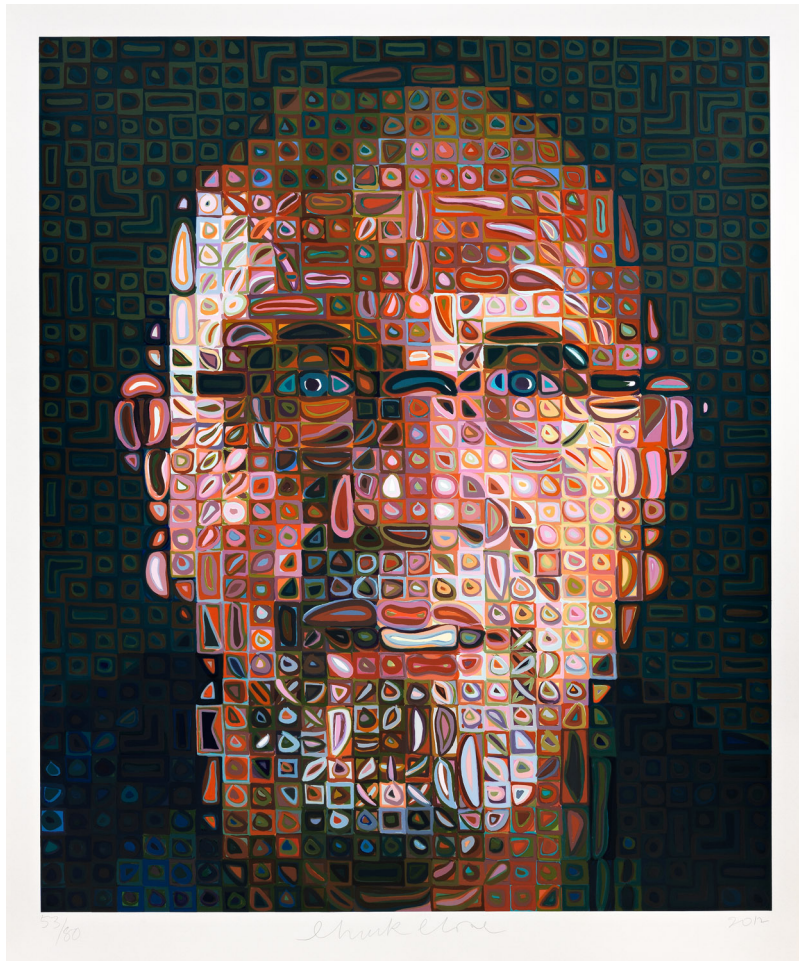

PACE PRINTS

Chuck Close

Self-Portrait Screenprint 2012

2012

Silkscreen in 246 colors

Paper size: 66 1/2 x 55 inches

Image size: 59 1/2 x 50 inches

Published by Pace Editions, Inc.